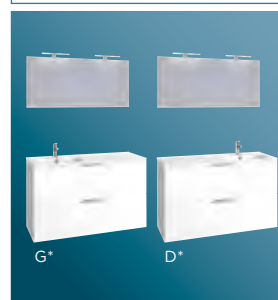

ENSEMBLE SIMPLE VASQUE

1 miroir H 55 cm
1 applique led Ledy chromé brillant
1 plan vasque
1 meuble bas H 72 cm, 2 coulissants

LARGEURS	PLAN MOULÉ	PLAN CÉRAMLIGNE	PLAN CÉRAMIQUE
L 60 cm	GA60A...	GA61A...	GA64A...
L 70 cm	---	GA71A...	---
L 80 cm	GA80A...	GA81A...	GA84A...
L 90 cm	GA90A...	GA91A...	GA94A...
L 120 cm	GA120SA...	GA121SA...	GA124SA...

LARGEURS
100 | 120 cm

ENSEMBLE VASQUE GAUCHE OU DROITE

1 miroir H 55 cm
2 appliques led Ledy chromé brillant
1 plan vasque
1 meuble bas H 72 cm, 2 coulissants

LARGEURS	PLAN MOULÉ	PLAN CÉRAMLIGNE	PLAN CÉRAMIQUE
L 100 cm	GA100A G/D*...	GA101A G/D*...	GA104A G/D*...
L 120 cm	GA120EA G/D*...	GA121EA G/D*...	GA124EA G/D*...

*G ou D : préciser la position de la vasque

LARGEUR
120 cm